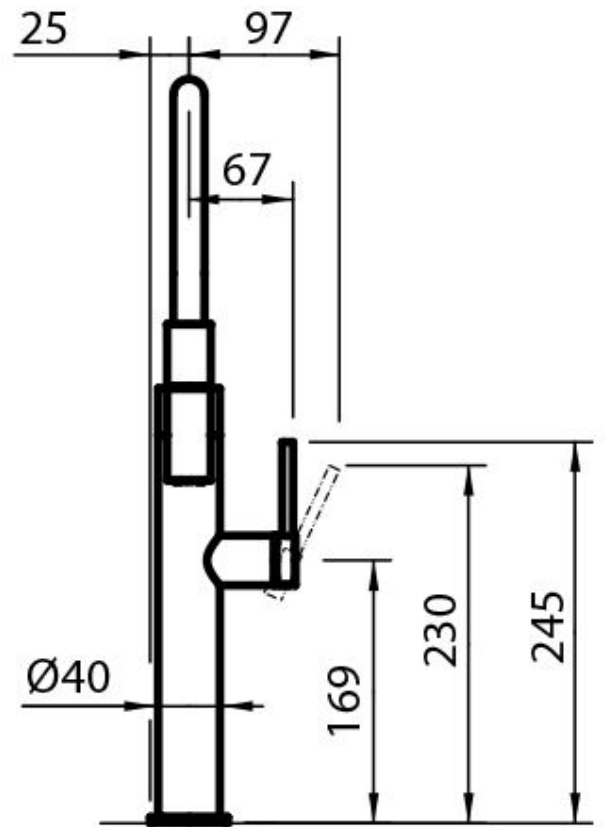

Miscelatore Skin Sunset

Mixer Taps

Code: 8424 851

DETAILS

Mixer type Single lever faucet with rotating barrel and flexible head.

Coloring Sunset

Finish PVD

Material Stainless steel AISI 316

Texture Satin

Rotating angle 360°

Strengthening plate ø50 mm

Cartridge With ceramic discs

Mixer hole ø35 mm

Aesthetics parts AISI 316 steel aesthetic parts with PVD treatment

Max worktop thickness 40mm

Notes:

FEATURES

Rotating angle All the taps have a wide angle of rotation. Some models even permit a full 360° rotation.

Strengthening plate Foster's mixer taps are equipped with the strengthening plate that offers perfect stability on any sink.

TECHNICAL DATA

GALLERY